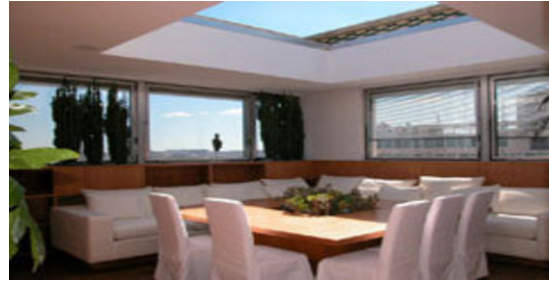

VILLA DESCRIPTION

VILLA 1033 IN PARIS, FRANCE