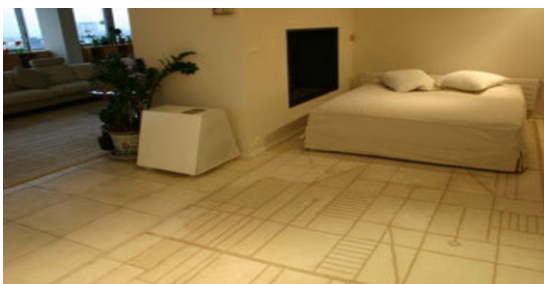

VILLA IMAGES