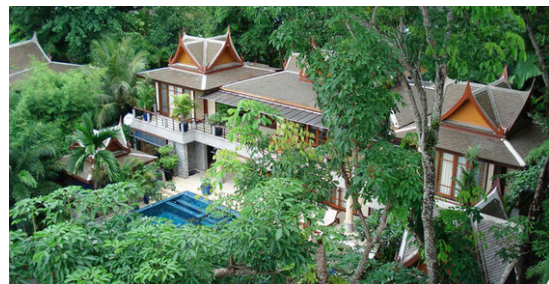

Phuket Villa 417

Surin, Phuket, Thailand

KEY INFORMATION:

Rating	Beds	Baths	Sleeps	Weekly Low	Weekly High	Weekly Peak
★★★★★	5	4	10	USD \$5,250	USD \$6,930	USD \$11,550

VILLA IMAGES

VILLA DESCRIPTION

VILLA 417 IN SURIN, PHUKET, THAILAND

This beautiful 5 bedroom villa is located in a luxury housing estate above Surin Beach on the West coast of Phuket. The villa has panoramic views to the setting sun over the Andaman Sea from every room. There is a total built up area of 600 sq. meters. (6,500 sq.ft.) on two levels on a plot with an area of 1,350 sq. meters.

The location on the top of a ridge provides for ocean views to the front and the mountains of Phuket to the rear. Cool sea breezes pass through the villa year round. The villa is surrounded by tropical gardens with many original trees left intact during the construction phase. Surin Beach is located on the West Coast of Phuket, approximately 20 minutes from the airport. This convenient location provides easy and quick access to most of the major sites on the island but is removed from the built-up and congested Southern areas.