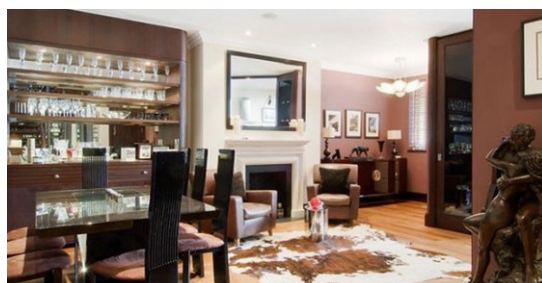

VILLA IMAGES